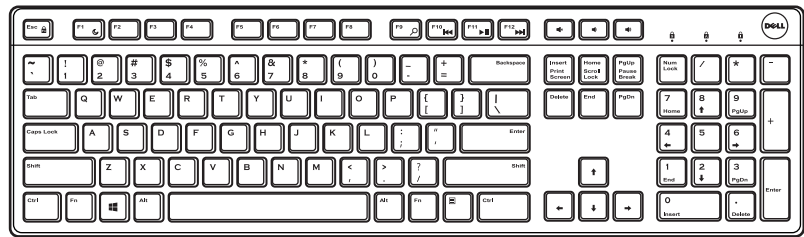

Dell KM636 Wireless Keyboard and Mouse

Quick Start Guide

1

①

②

2

②

③